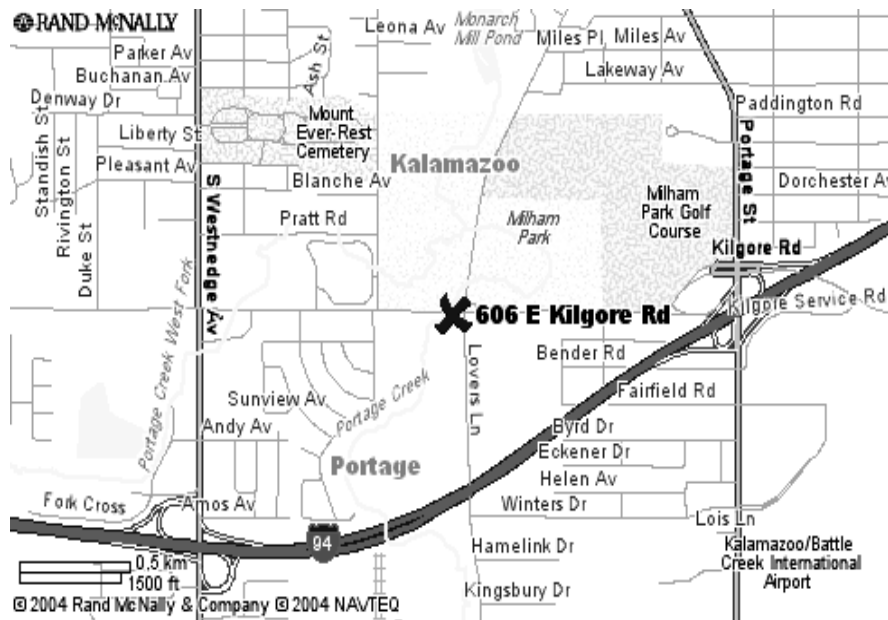

Kalamazoo Junior Symphony Society
714 S. Westnedge Avenue
Kalamazoo, MI 49007

PSO Parent Notes

Map to Kalamazoo Loy Norrix